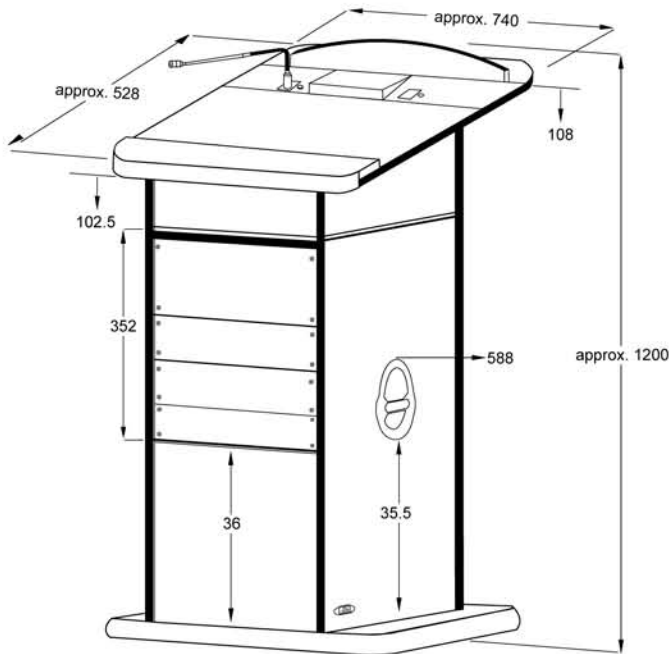

RQ-K2000 SERIES

Integrated Rostrum

Rostrum Dimension